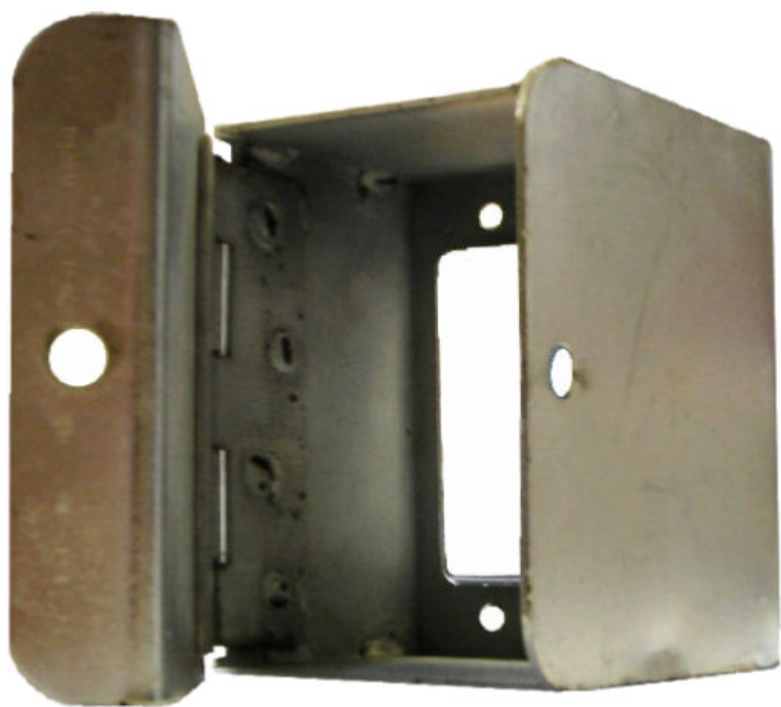

# NV272A KEYSWITCH BOX

- Key switch box
- Retro fit
- Lockable
- Pre-drilled
- Zinc Plated
- Fits most key switches

Walverdene Works, Brook Street, Nelson, Lancs BB9 9PU,

Tel: 01282 615239, Fax: 01282 698509